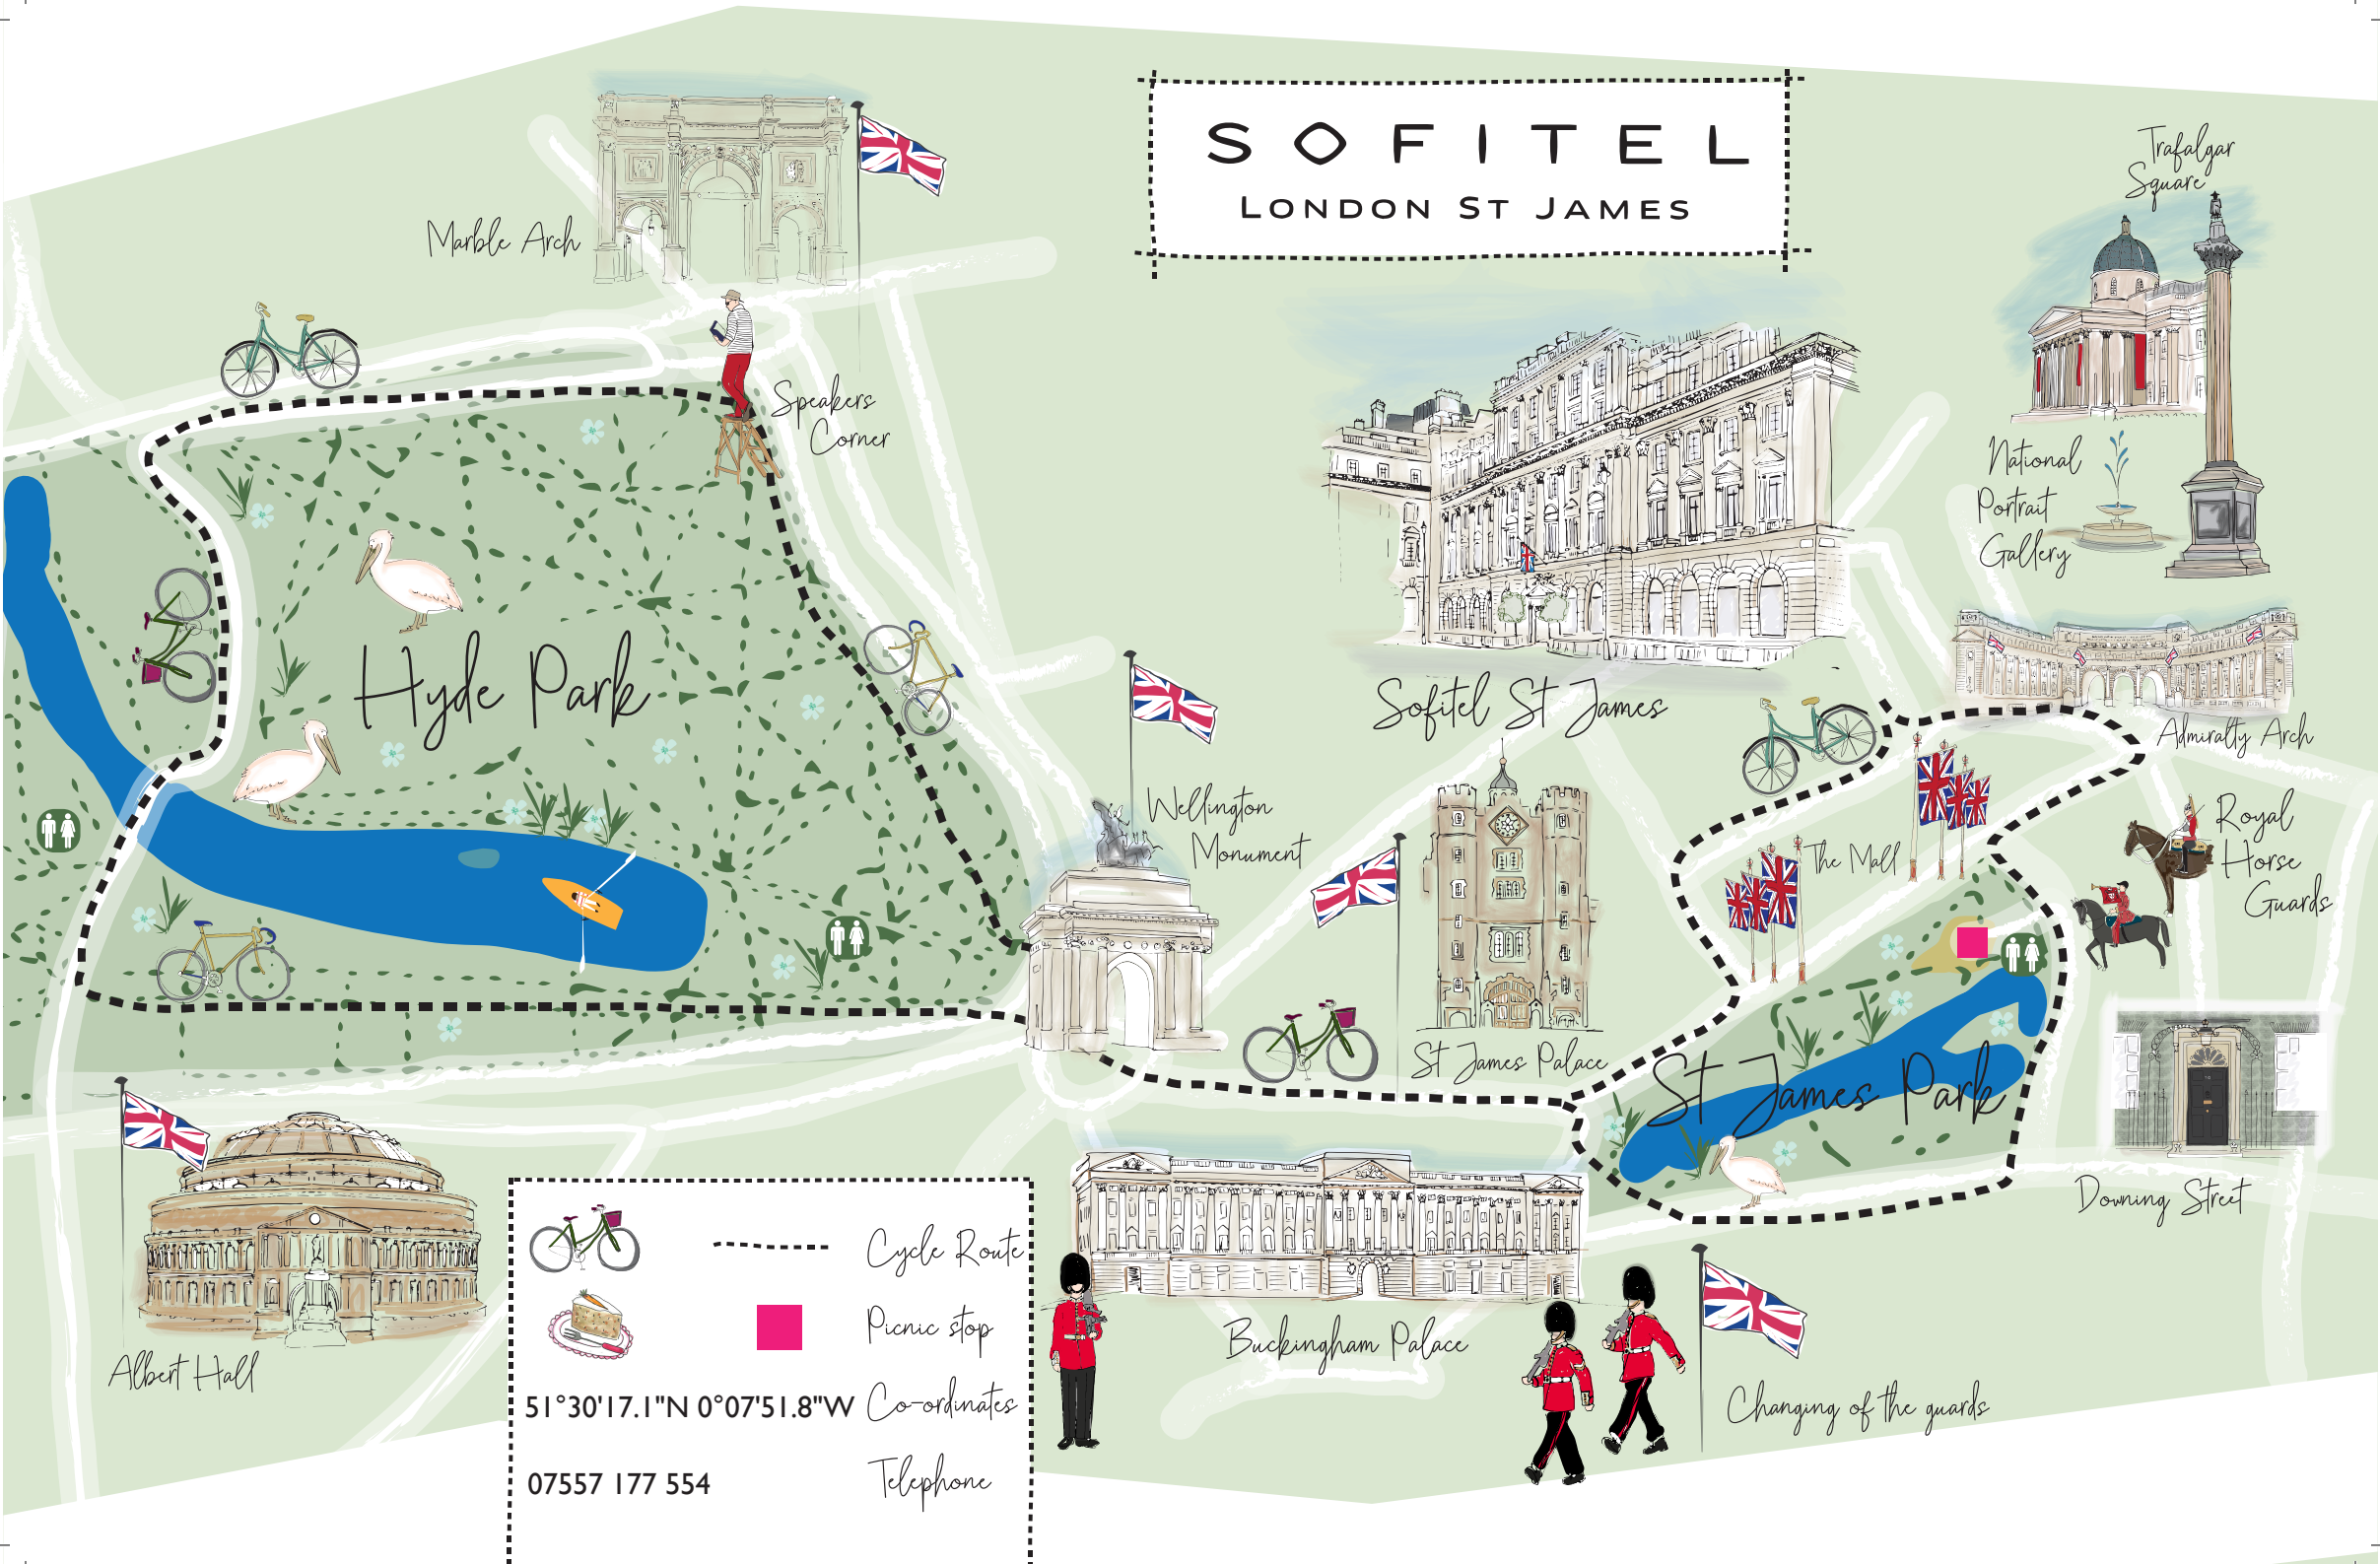

SOFITEL

LONDON ST JAMES

Marble Arch

Speakers Corner

Hyde Park

Sofitel St James

Wellington Monument

St James Palace

St James Park

Admiralty Arch

Royal Horse Guards

Downing Street

Buckingham Palace

Changing of the guards

Trafalgar Square

National Portrait Gallery

Albert Hall

----- Cycle Route

■ Picnic stop

51°30'17.1"N 0°07'51.8"W Co-ordinates

07557 177 554 Telephone

Telephone